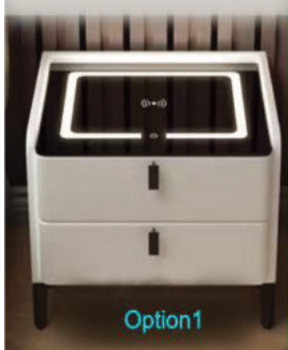

Size:550*450*520

WIRELESS CHARGING

Applicable to most types of mobile phone

Smart cabinet

support double USB charging

3 options of the brightness of the light

long touching changing the brightness

light touching can change the brightness of the light