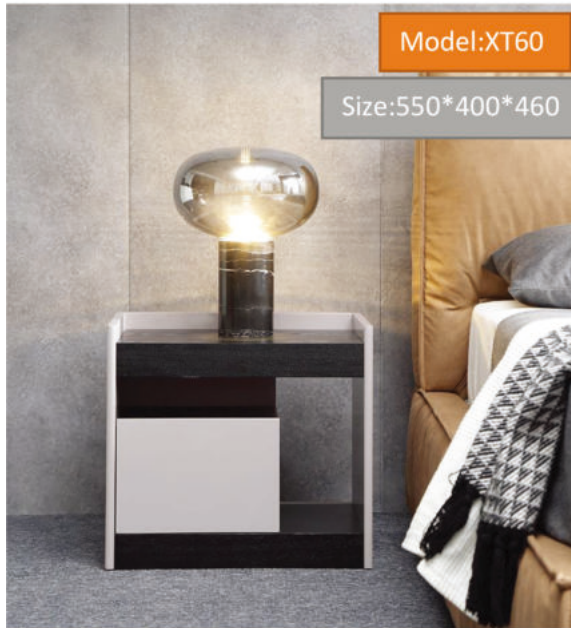

Model:F10

Size:540*400*480

Model:C332A

Model:C319

Size:520*420*500

Model:9#

Size:φ520*440

Model:XT100

Size:550*450*520

WIRELESS CHARGING

Applicable to most types of mobile phone

Smart cabinet

support double USB charging

3 options of the brightness of the light

long touching changing the brightness

light touching can change the brightness of the light