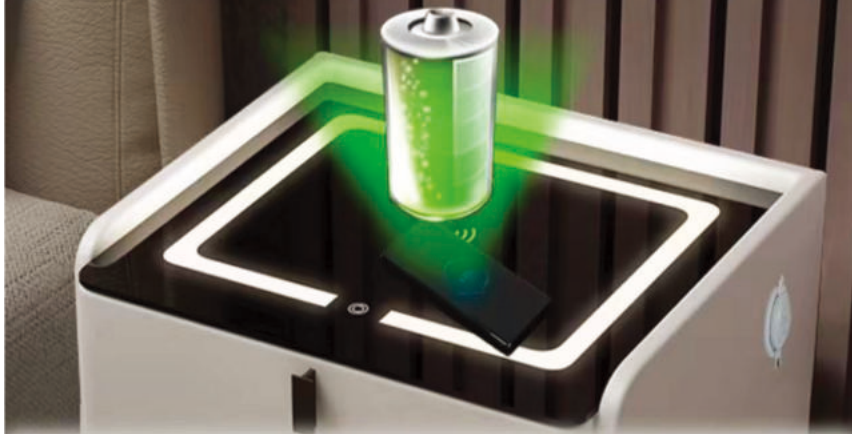

Size:550*450*520

WIRELESS CHARGING

Applicable to most types of mobile phone

Smart cabinet

support double USB charging

3 options of the brightness of the light

long touching changing the brightness

light touching can change the brightness of the light