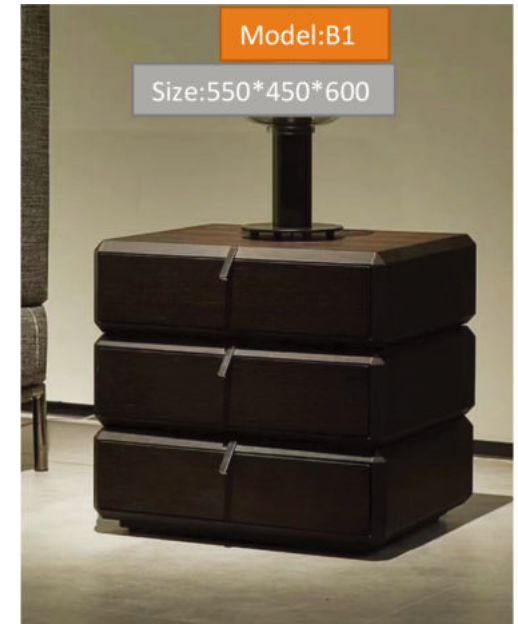

Model:F10

Size:540*400*480

Model:C332A

Model:C319

Size:520*420*500

Model:9#

Size:φ520*440

Model:XT100

Size:550*450*520

WIRELESS CHARGING

Applicable to most types of mobile phone

Smart cabinet

support double USB charging

3 options of the brightness of the light

long touching changing the brightness

light touching can change the brightness of the light