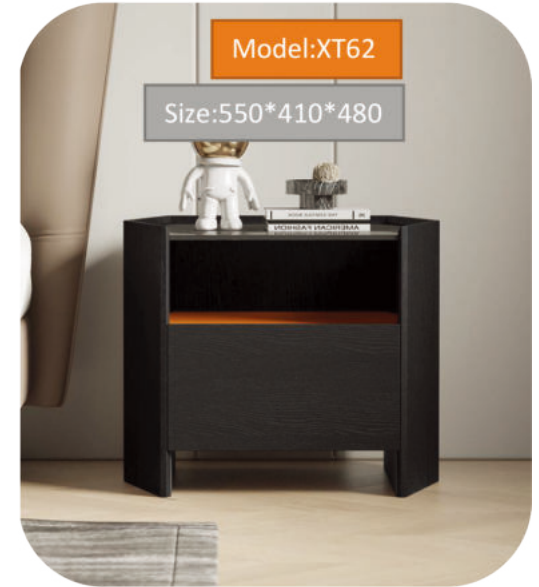

Model:F10

Size:540*400*480

Model:C332A

Model:C319

Size:520*420*500

Model:9#

Size:φ520*440

Model:XT100

Size:550*450*520

WIRELESS CHARGING

Applicable to most types of mobile phone

Smart cabinet

support double USB charging

3 options of the brightness of the light

long touching changing the brightness

light touching can change the brightness of the light