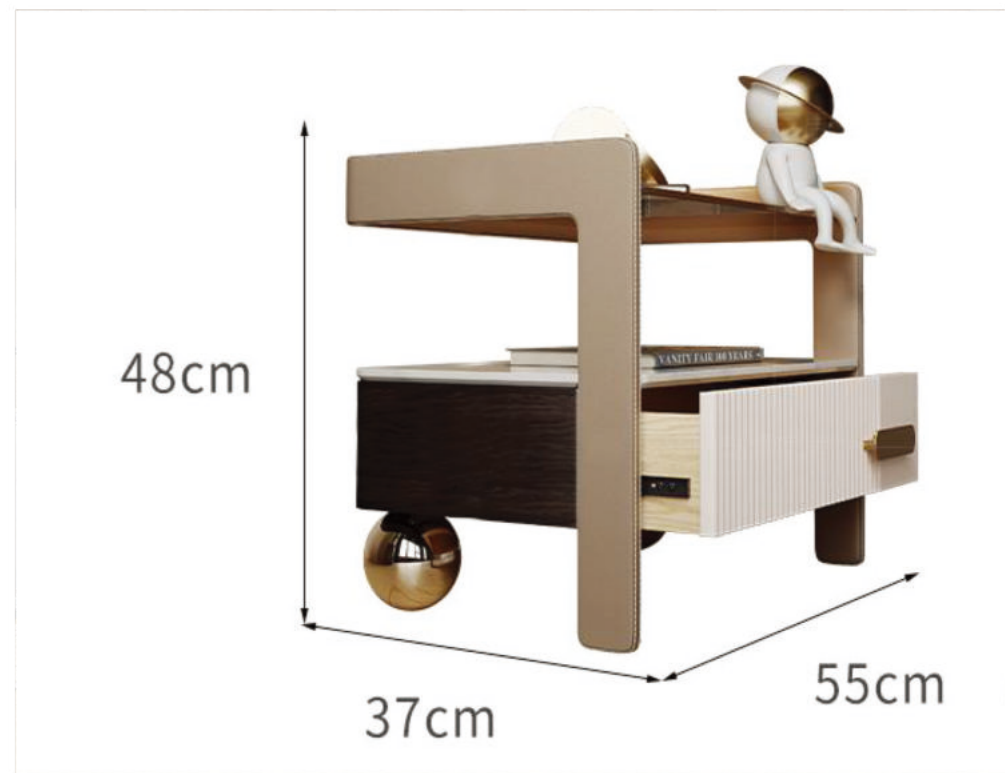

Model:MSD061

Size:W500*D400*H550

Model C333

Size: ϕ 400/450/500*550

Model: X6079

Size: 495*495*510

Fashion

Sit. Slouch. Lounge. Lie. Our huge range of modular sofas means that you'll always be able to find the one that's perfect for you - from a 2 seater sofa to a 3 seater sofa to a corner sofa and so on. The opportunities are endless...

Model: C345A

Size: 500*H550

Model: C326

Size: ϕ 400*450/500*550

C339#

ϕ 420mm

Model: C315A

Size: W500*D400*H550

Option1

Option2

Option3

Model:X801

Size:500*400*500

Model:F03

Size:500*400*520

Model:X8017